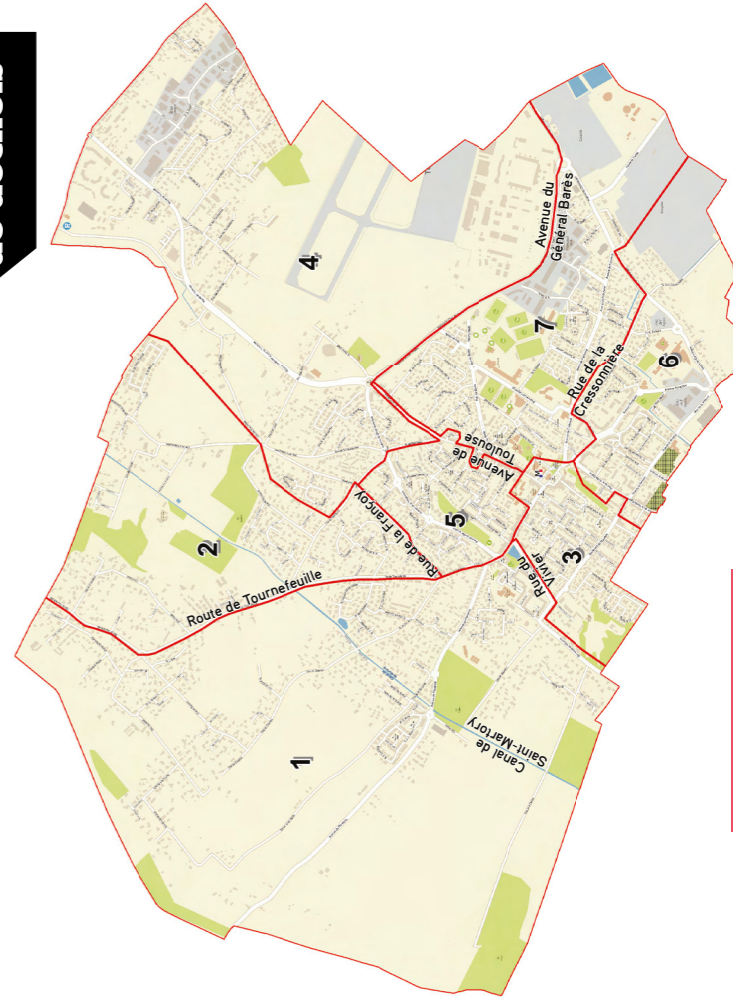

Calendar grid for Sector 7, January. Days 8, 19, 22, 30 are highlighted in yellow.

Calendar grid for Sector 7, February. Days 5, 19, 27 are highlighted in yellow.

Calendar grid for Sector 7, March. Days 5, 19, 20 are highlighted in yellow.

Calendar grid for Sector 7, April. Days 2, 16, 23, 30 are highlighted in yellow.

Calendar grid for Sector 7, May. Days 5, 14, 28 are highlighted in yellow.

Calendar grid for Sector 7, June. Days 11, 25 are highlighted in yellow.

Calendar grid for Sector 7, July. Days 9, 23 are highlighted in yellow.

Calendar grid for Sector 7, August. Days 6, 20, 28 are highlighted in yellow.

Calendar grid for Sector 7, September. Days 3, 17 are highlighted in yellow.

Calendar grid for Sector 7, October. Days 1, 15, 29 are highlighted in yellow.

Calendar grid for Sector 7, November. Days 6, 12, 26 are highlighted in yellow.

Calendar grid for Sector 7, December. Days 4, 24, 25, 27 are highlighted in yellow.

■ ORDURES MÉNAGÈRES ■ EMBALLAGES ET PAPIERS RECYCLABLES ☒ JOURS FÉRIÉS

CALENDRIER DE COLLECTE DES DÉCHETS 2025

Des gestes concrets pour moins de déchets

IMPORTANT : la collecte des déchets végétaux et des encombrants évolue Collecte des déchets végétaux Découvrez les nouveaux services gratuits Prêt de broyeur individuel, opération de broyage dans votre commune, service de broyage à domicile par des professionnels et formations tout au long de l'année. Possibilité de bénéficier de 6 collectes gratuites/an au printemps et à l'automne. Ramassage en porte à porte dans un bac de 240 litres (inscription obligatoire jusqu'au 31 janvier 2025). Collecte en porte à porte payante sur abonnement (120€/an) pour 24 collectes par an + 6 collectes gratuites au printemps et à l'automne dans un bac de 240 litres Collecte des encombrants À partir d'avril 2025, prise de RDV obligatoire uniquement sur metropole.toulouse.fr (rubrique > Mes démarches) ou par téléphone.

Collecte du verre Trouvez le recup' verre le plus proche de chez vous : metropole.toulouse.fr/mon-environnement/dechets-et-proprietes-dechets-dans-ma-commune

Modalités et inscriptions (déchets végétaux et encombrants) metropole.toulouse.fr [rubrique > Mes démarches] > Accompagnement à la démarche dans les Maisons Toulouse Services Votre contact 0 800 201 440 (appel gratuit)