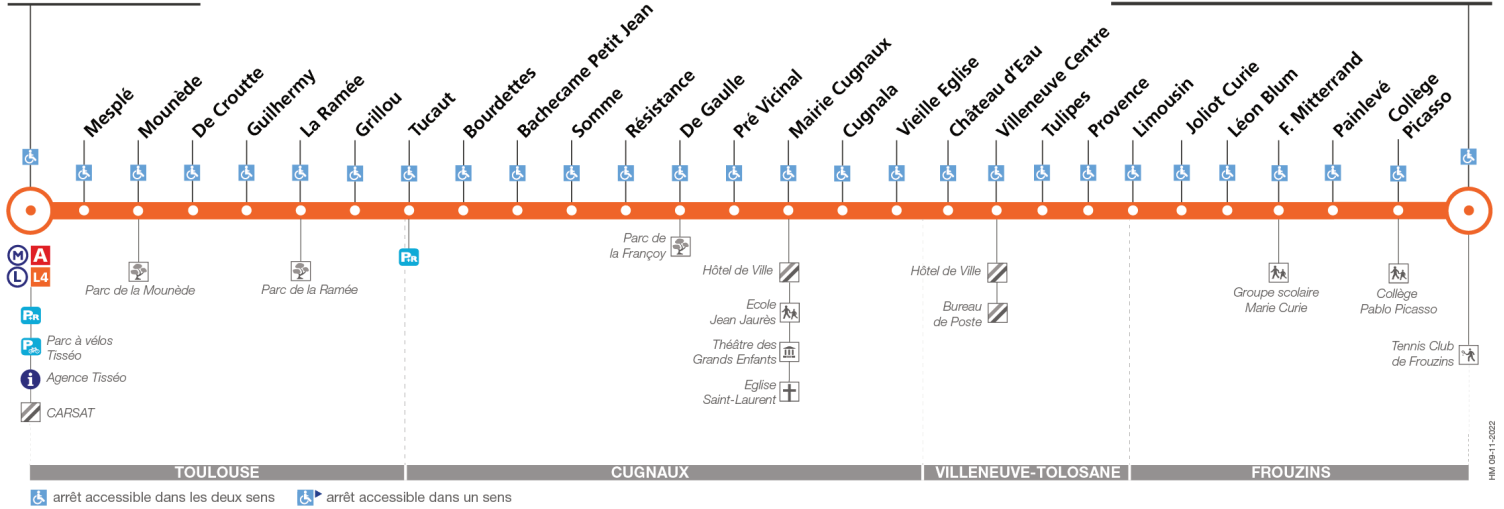

L11

Direction Frouzins Complexe Sportif

du 2 janvier 2023 au 2 juillet 2023

Basso Cambo

Frouzins Complexe Sportif

Lundi à vendredi

Table of departure times for Monday to Friday, including a summary of frequency: 'Entre 7h et 9h, un passage toutes les 9 minutes max'.

Samedi

Table of bus departure times for Saturday, including columns for destinations and specific times.

Dimanche et jours fériés

Table with 20 columns (times) and 10 rows (locations: Frouzins Complexe Sportif, F. Mitterrand, Provence, Villeneuve Centre, Mairie Cugnaux, Bachecame Petit Jean, Tucaut, Guilhermy, Basso Cambo). Shows departure times for Sunday and public holidays.

Lundi à vendredi en vacances scolaires

Table with 20 columns (times) and 10 rows (locations: Frouzins Complexe Sportif, F. Mitterrand, Provence, Villeneuve Centre, Mairie Cugnaux, Bachecame Petit Jean, Tucaut, Guilhermy, Basso Cambo). Shows departure times for school holidays from Monday to Friday.