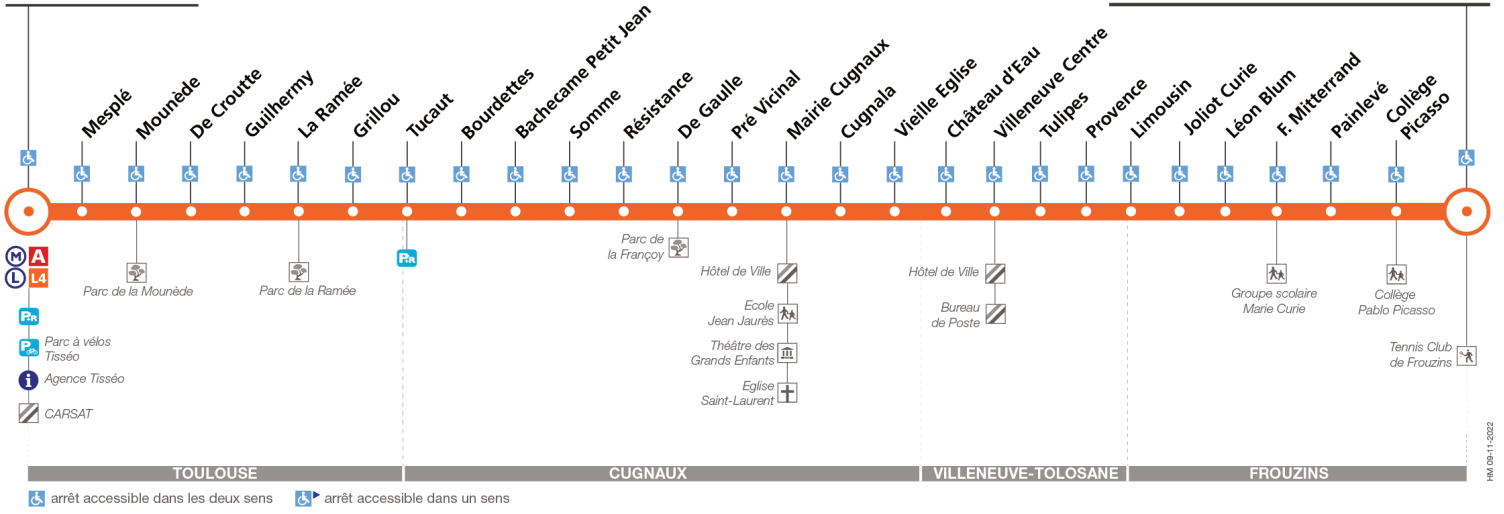

L11

Direction Basso Cambo

du 2 janvier 2023 au 2 juillet 2023

Basso Cambo

Frouzins Complexe Sportif

Lundi à vendredi

Table of bus departure times for Monday to Friday, including columns for destinations and specific times.

Samedi

Table of bus departure times for Saturday, including columns for destinations and specific times.

Dimanche et jours fériés

Table with 20 columns (times) and 10 rows (locations: Frouzins Complexe Sportif, F. Mitterrand, Provence, Villeneuve Centre, Mairie Cugnaux, Bachecame Petit Jean, Tucaut, Guilhermy, Basso Cambo). Shows departure times for Sunday and public holidays.

Lundi à vendredi en vacances scolaires

Table with 20 columns (times) and 10 rows (locations: Frouzins Complexe Sportif, F. Mitterrand, Provence, Villeneuve Centre, Mairie Cugnaux, Bachecame Petit Jean, Tucaut, Guilhermy, Basso Cambo). Shows departure times for school holidays from Monday to Friday.